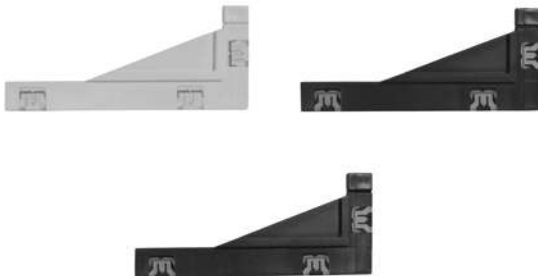

EN H shaped accessories to be positioned between panels and posts. An indispensable accessory to affix and stabilise decorative panels (MOSAIC, PRIVAT, CLASSIC, NAUTIC, MOON).

Ref.	Méret	Szín	Kartonozási egység / MRM
NEW 2019980	97,5 cm	○	20/1
NEW 2019981	97,5 cm	●	20/1
NEW 2019982	97,5 cm	●	20/1