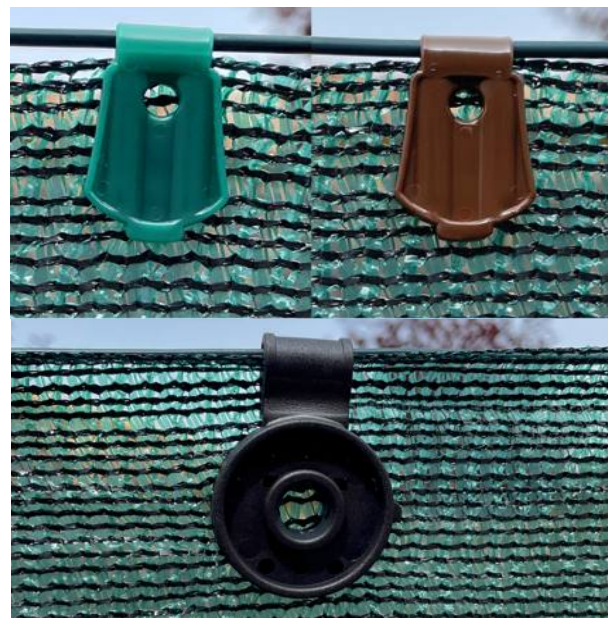

EN Needle and cord. The product offers aesthetically pleasing fixing and safe installation. A discrete solution, especially on balconies.

Ref.	Méret	Szín	Kartonozási egység/ MRM
2005760	25 m	●	12/4

FIXATEX